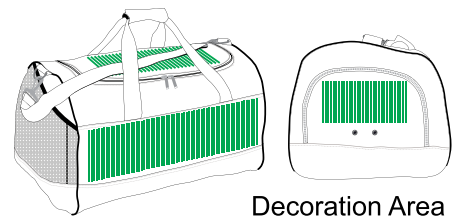

Black

Bottle

Maroon

Navy

Red

Royal

BRANDING OPTIONS

- Embroidery
- Digital Transfer

IDEAL FOR

- Corporate Wear
- Gym Wear
- School Wear
- Promotional Branding & Giveaways